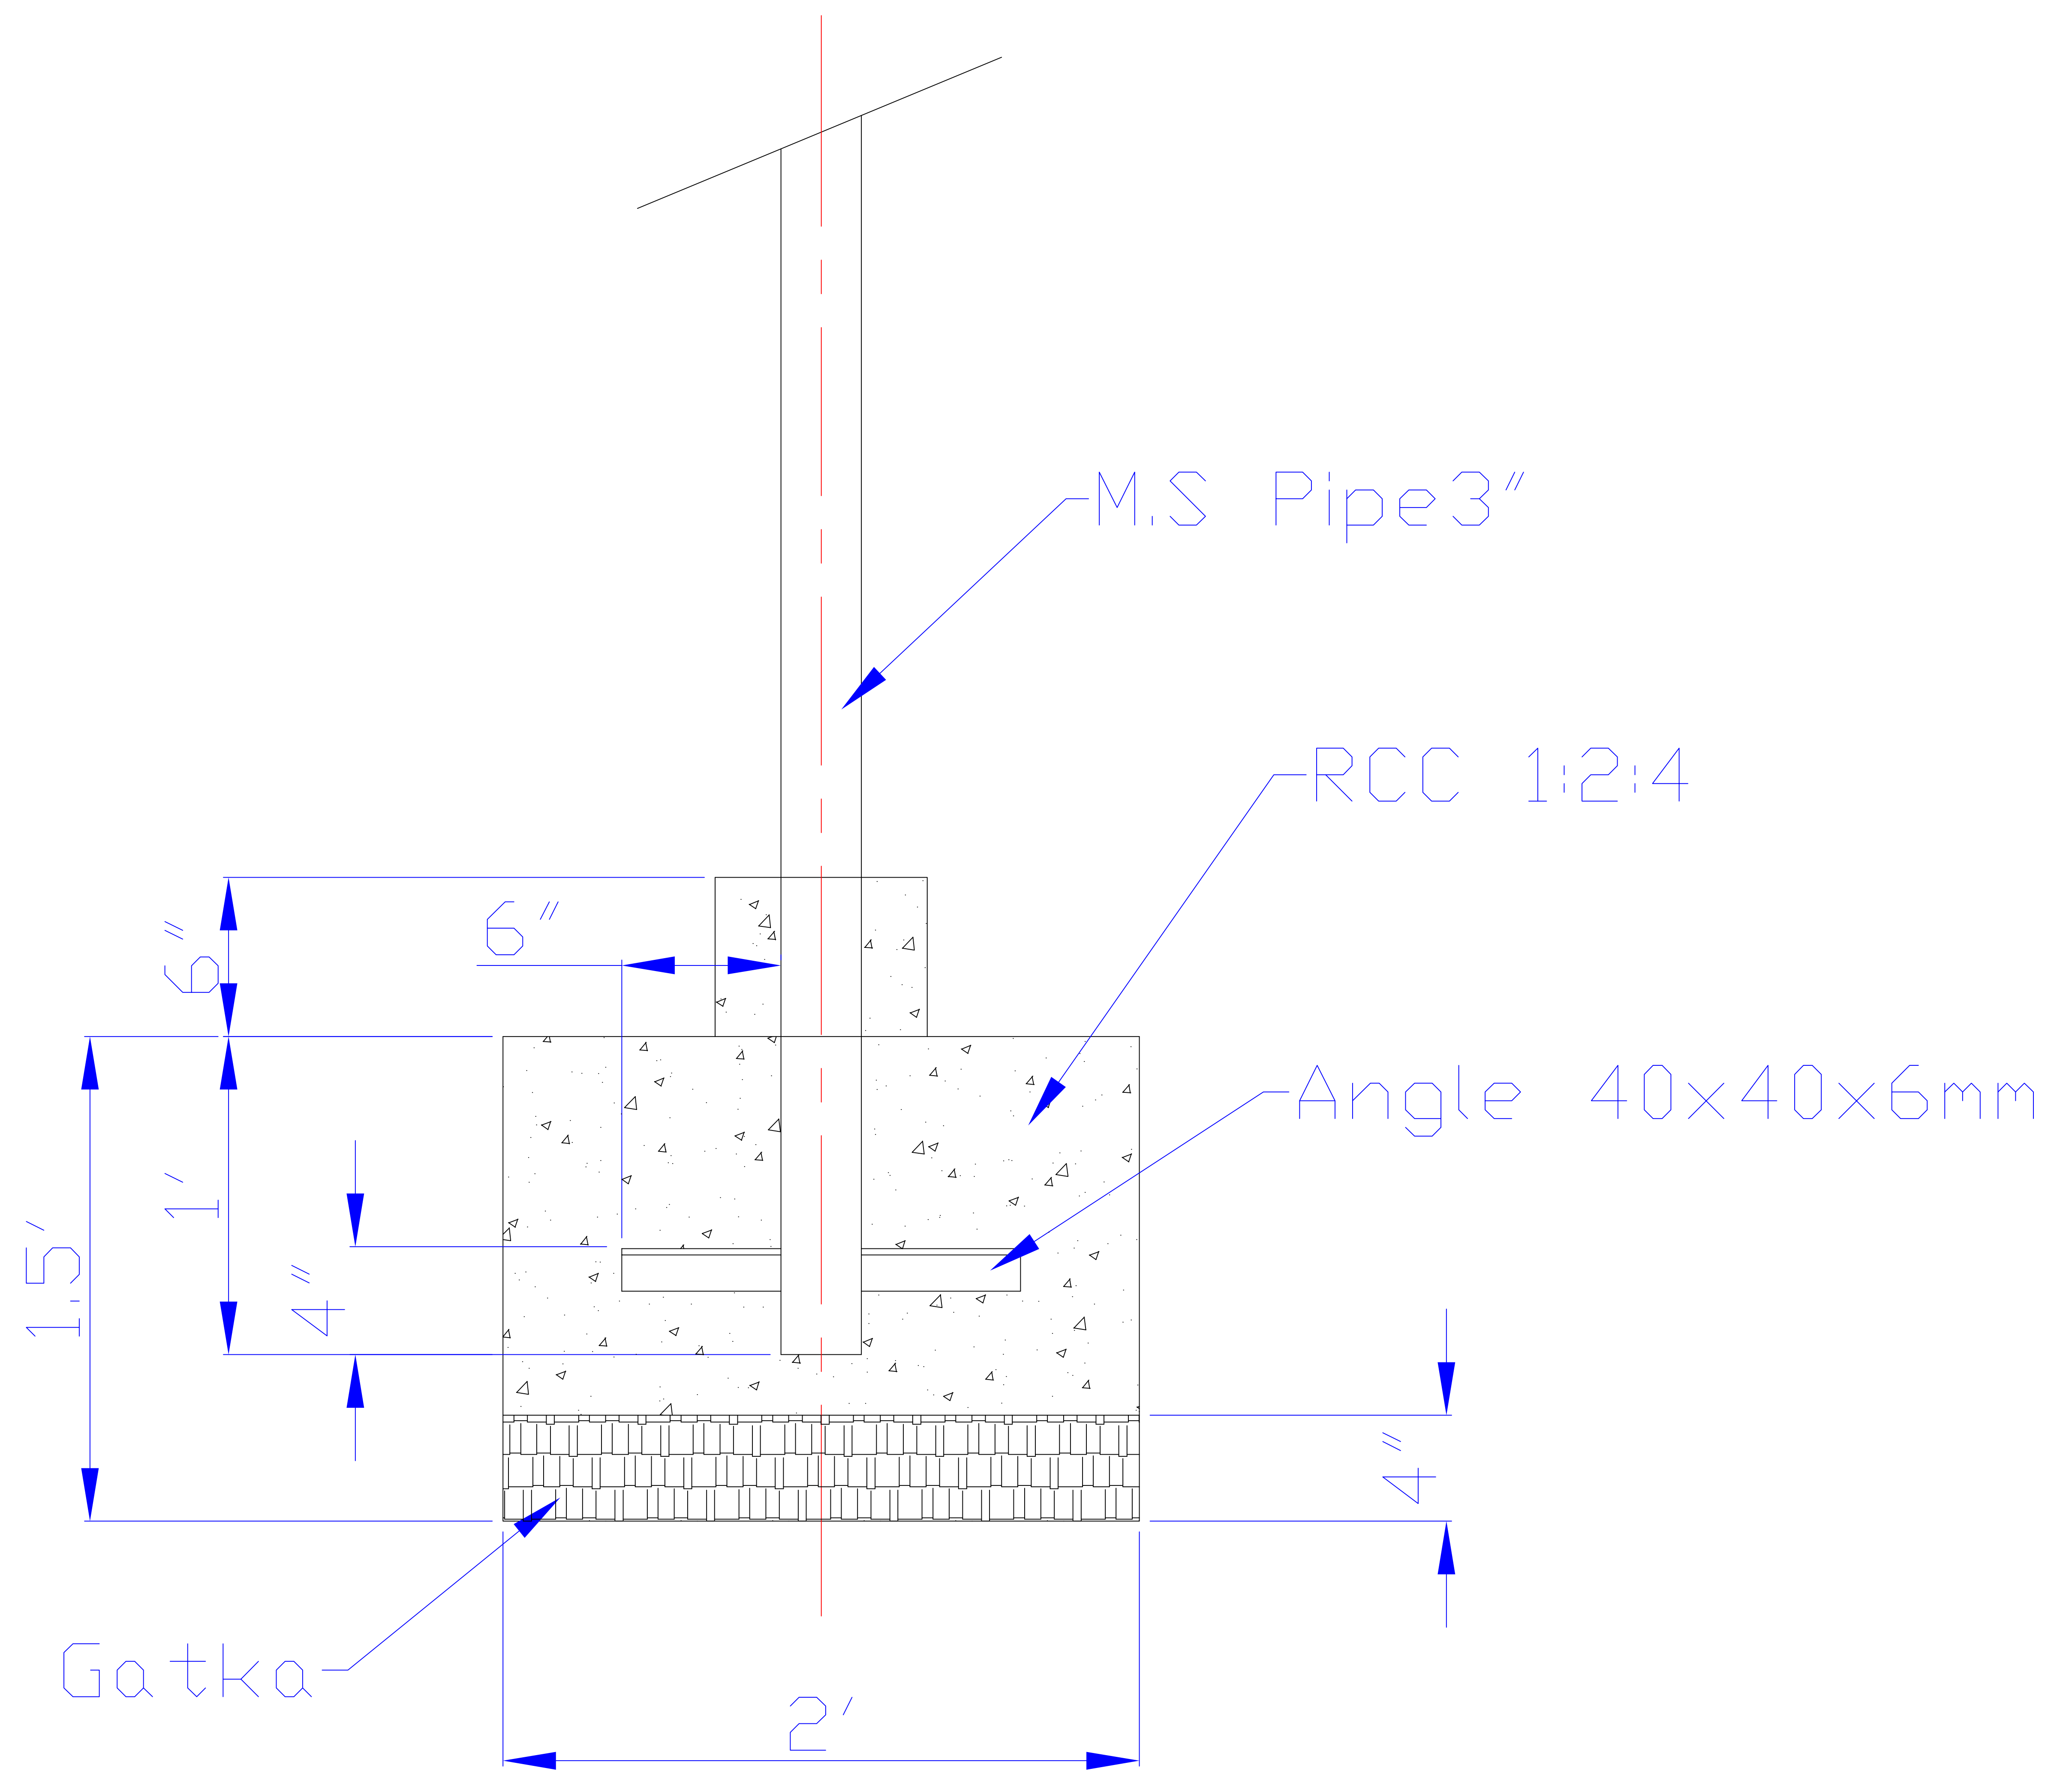

MATERIAL	
SCALE	1:1
APPROVED	
CHECKED	
DRAWN	SUSHIL EDGAR
DRG.NAME: Pathway shed near Kids Park Design 2	
KAPURTHALA, PUNJAB	
DWG. NO.	PGSC/012782
REV.	0

PUSHPA GURJAL SCIENCE CITY

MATERIAL		 PUSHPA GUJRAL SCIENCE CITY KAPURTHALA, PUNJAB
SCALE	1:1	
APPROVED		DRG.NAME. Foundation for pillar for shed Kids park
CHECKED		DWG. NO. PGSC/012785
DRAWN	SUSHIL EDGAR	REV. 0