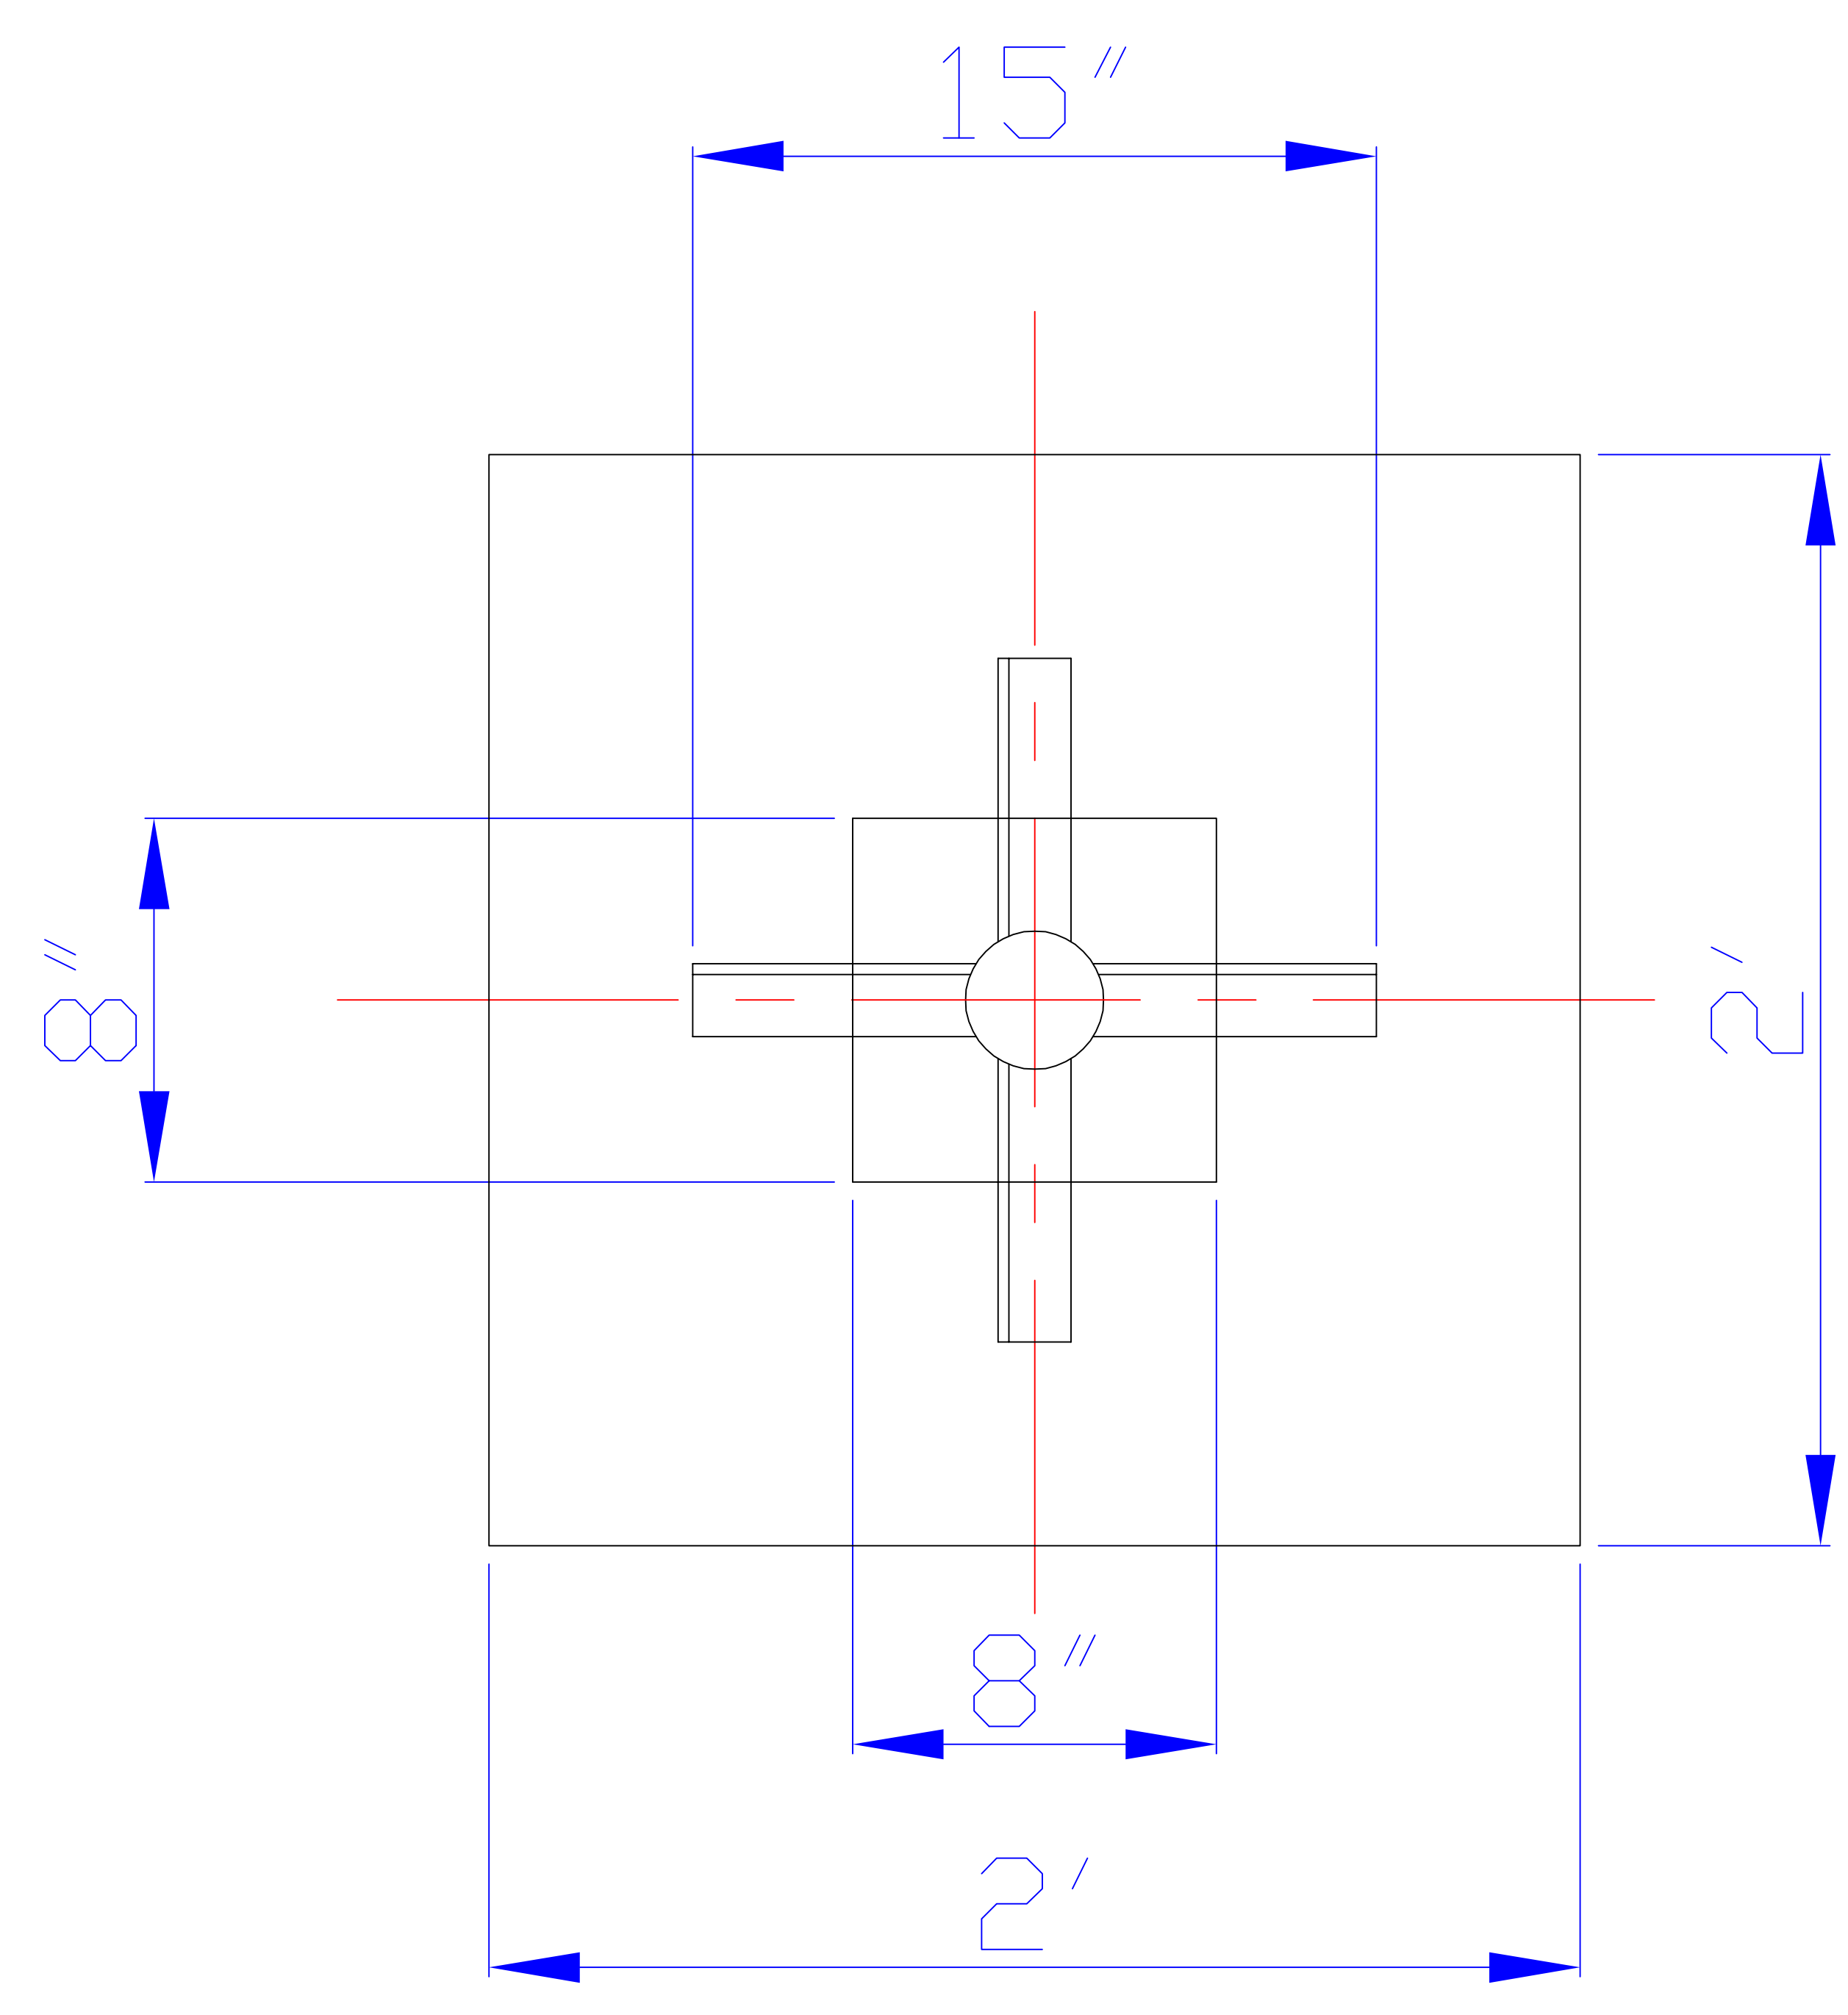

MATERIAL	
SCALE	1:1
APPROVED	
CHECKED	
DRAWN	SUSHIL EDGAR
DRG.NAME: Pathway shed near Kids Park Design 2	
KAPURTHALA, PUNJAB	
DWG. NO.	PGSC/012782
REV.	0

PUSHPA GURJAL SCIENCE CITY

MATERIAL		 PUSHPA GUJRAL SCIENCE CITY KAPURTHALA, PUNJAB
SCALE	1:1	
APPROVED		DRG.NAME. Foundation for pillar for shed Kids park
CHECKED		DWG. NO. PGSC/012785
DRAWN	SUSHIL EDGAR	REV. 0